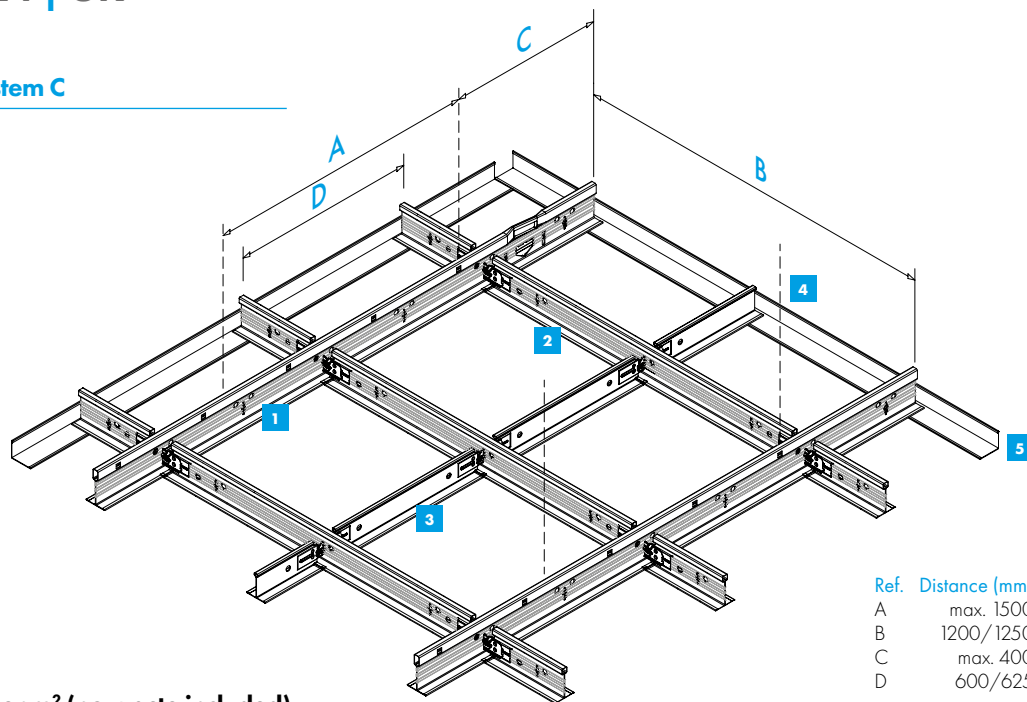

System Drawing - System C

Ref.	Distance (mm)
A	max. 1500
B	1200/1250
C	max. 400
D	600/625

■ **Material required per m² (no waste included)**

No.	Description	Item reference	Module 600 x 600	Module 625 x 625	Module 1200 x 600	Module 1250 x 625
1	Main Runner	DX3-24TH370W DX3-24TH375W	0.84 lm	0.80 lm	0.84 lm	0.80 lm
2	Long Cross Tee	DX3-24TM120W DX3-24TM125W	1.67 lm	1.60 lm	1.67 lm	1.60 lm
3	Short Cross Tee	DX24TS60W DX24TS62,5W	0.84 lm	0.80 lm	-	-
4	Hanger	-	0.70 pcs	0.64 pcs	0.70 pcs	0.64 pcs
	Retaining Clip	-	5.56 pcs	5.56 pcs	5.56 pcs	5.56 pcs
	Tiles	-	2.78 pcs	2.56 pcs	1.39 pcs	1.28 pcs
5	Perimeter trim	-	Dependent on room dimensions (approx. 0.6 lm/m²)			

■ **Load Table | Maximum permissible weight (kg/m²)**

Main Runner distances Hanger distance A (mm)	1800 mm	1875 mm	1200 mm	1250 mm	600 mm	625 mm
	Module 600 x 600	Module 625 x 625	Module 600x600, 1200x600	Module 625x625, 1250x625	Module 600x600, 1200x600	Module 625x625, 1250x625
800	5.6	4.6	13.9	12.0	25.0	25.0
1000	5.6	4.6	11.6	10.3	25.0	25.0
1200	5.3	4.5	8.4	7.6	18.8	17.7
1500	3.0	-	4.8	4.5	10.2	9.7

Note:
The load per m² must be evenly distributed (no extra point loads).
After loading, the deflection will remain within the permitted deflection according to class 1 (L/500) of EN 13964, provided the grid is laid out as shown.

For other grid layouts, load capacities or hanger distances, please contact KnauF Ceiling Solutions.

Fire reaction	Euroclass A2, s1-d0 as per EN 13501-1	RUS KMO (NG) / KM1 (G1, V1, D1, T1) as per 123-FZ
Indoor air quality	ISO 3	
Cleanability		
Sustainability	25%	
Design options		

All measurements in millimetres. All sizes are nominal.
Cross Tee alignment is achieved by locating the tees to the left-hand side of the adjoining section.

Products may vary from country to country. Please contact your local sales representative.
For further information and legal notice, please visit our website.
knaufceilingssolutions.com