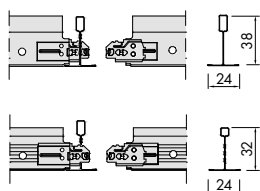

■ DONN® DX3-24 | Cross Tees (stab system - joggled GK)

Cross Tees - Slotted

Item reference	Length	Width	Height	Slot centres	Content/pcs	Content/lm	Weight/kg	Cartons/pallet
DX24XH1875W	1875	24	38	312.5	20	37.50	13.70	70
DX24XH180W	1800	24	38	300	20	36.00	13.50	70
DX3-24TM125W	1250	24	32	312.5	60	75.00	19.90	75
DX3-24TM120W	1200	24	32	300	60	72.00	18.60	75
DX24TS62,5W	625	24	25	312.5	60	37.50	7.70	144
DX24TS60W	600	24	25	300	60	36.00	7.30	144

Available in Matt Black (LM), Metal 06 D for an additional charge. Special colours on request.