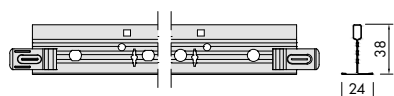

Exposed 24 mm grid system - System C

Key features

- DX3 with three rib design for more stability, increased security, faster installation
- Patented golden "Quick-Release™ Clip" for high quality grid system installation
- Clear audible click-connection, and can be removed without tools
- Joggled Cross Tees override the Main Runners; preventing twisting of the Cross Tees

■ DONN® DX3-24 | Main Runners (bulb-to-bulb connection)

Item reference	Dimensions (mm)				Content/carton		Weight/carton kg	Cartons/pallet
	Length	Width	Height	Slot centres	pcs	lm		
DX3-24TH375W	3750	24	38	156.25	20	75.00	23.00	70
DX3-24TH370W	3700	24	38	100	20	74.00	22.00	70