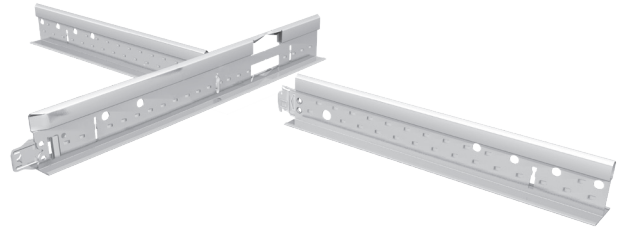

## Prelude 24 TLS

Exposed 24mm grid system.

## Key Features

- Peakform  patented design for strength, stability and easier to cut
- Superlock clip: secure Main Runner connection for better alignment and easier to disconnect
- Unique steel based TLS composite clip for strength, fire performance and better alignment and easier to disconnect
- Rotary stitched: strength and extra stability
- Ideal for classrooms, meeting rooms and individual offices

## Physical Data

- Material: galvanised steel
- Surface finish: baked polyester paint

### Prelude 24 – Universal Peakform Main Runner & Superlock Clip (Bulb-to-Bulb Connection)

Item No.	Dimensions (mm)				Standard Colours				
	Length	Width	Height	Slot Centres	Global White	White RAL 9010	Silver RAL 9006	Black	Chrome
 31 40 32 A	3600	24	43	100	•	•	•	•	•