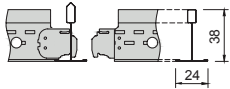

### Prelude 24 – Universal Peakform Main Runner & Superlock Clip (Bulb-to-Bulb Connection)

Item No.	Dimensions (mm)				Standard Colours				
	Length	Width	Height	Slot Centres	Global White	White RAL 9010	Silver RAL 9006	Black	Chrome
 31 40 32 A	3600	24	43	100	•	•	•	•	•

### Prelude 24 – TLS Cross Tees (Hook System, Butt Cutt)

Cross Tees Slotted									
 09 30 31	1200	24	38	300	•	•	•	•	•

Cross Tees Unslotted									
 09 20 31	600	24	38	-	•	•	•	•	•

<sup>1</sup>Slots at 150, 500, 750, 1000, 1350mm