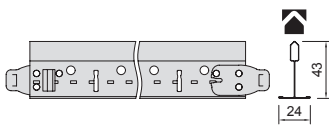

## Key Features

- Peakform  patented design for strength, stability and easier to cut
- Superlock clip: secure Main Runner connection for better alignment and easier to disconnect
- Unique steel based TLS composite clip for strength, fire performance and better alignment and easier to disconnect
- Rotary stitched: strength and extra stability
- Ideal for classrooms, meeting rooms and individual offices

### Prelude 24 – Universal Peakform Main Runner & Superlock Clip (Bulb-to-Bulb Connection)

Item No.	Dimensions (mm)				Standard Colours				
	Length	Width	Height	Slot Centres	Global White	White RAL 9010	Silver RAL 9006	Black	Chrome
 31 40 32 A	3600	24	43	100	•	•	•	•	•