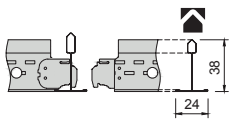

Prelude 24 – TLS Cross Tees (Hook System, Butt Cutt)

Cross Tees Slotted									
09 30 31	1200	24	38	300	•	•	•	•	•