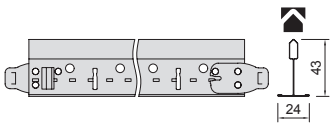

Prelude 24 XL²

Exposed 24mm grid system.

Key Features

- Peakform  patented design for strength, stability and easier to cut
- Superlock clip: secure Main Runner connection for better alignment and easier to disconnect
- Rotary stitched: strength and extra stability
- Ideal for classrooms, meeting rooms and individual offices

Physical Data

- Material: galvanised steel
- Surface finish: baked polyester paint
- Colour: all products in Global White / RAL 9010

Universal Peakform Main Runner & Superlock Clip (Bulb-to-Bulb Connection)

Item No.	Dimensions (mm)				Standard Colours				
	Length	Width	Height	Slot Centres	Global White	White RAL 9010	Silver RAL 9006	Black	Chrome
 31 40 32 A	3600	24	43	100	•	•	•	•	•

XL² Peakform Cross Tees (Stab System, Override)

Cross Tees Slotted

 31 30 51 B	1200	24	38	300	•	•	•	•
-----------------------------------------------------------------------------------------------	------	----	----	-----	---	---	---	---

¹Slots at: 150, 500, 750, 1000, 1350mm